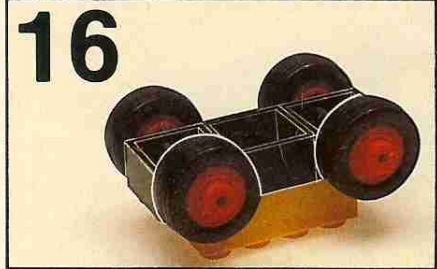

LENTETEC
www.lenteteca.com

TENTE® U.S. Pat. No. 3,716,939, ©1978 Hasbro Industries, Inc.,
Pawtucket, RI 02861 U.S.A.
All Rights Reserved. Licensed By: Exin-Iber, S.A., Barcelona, Spain.