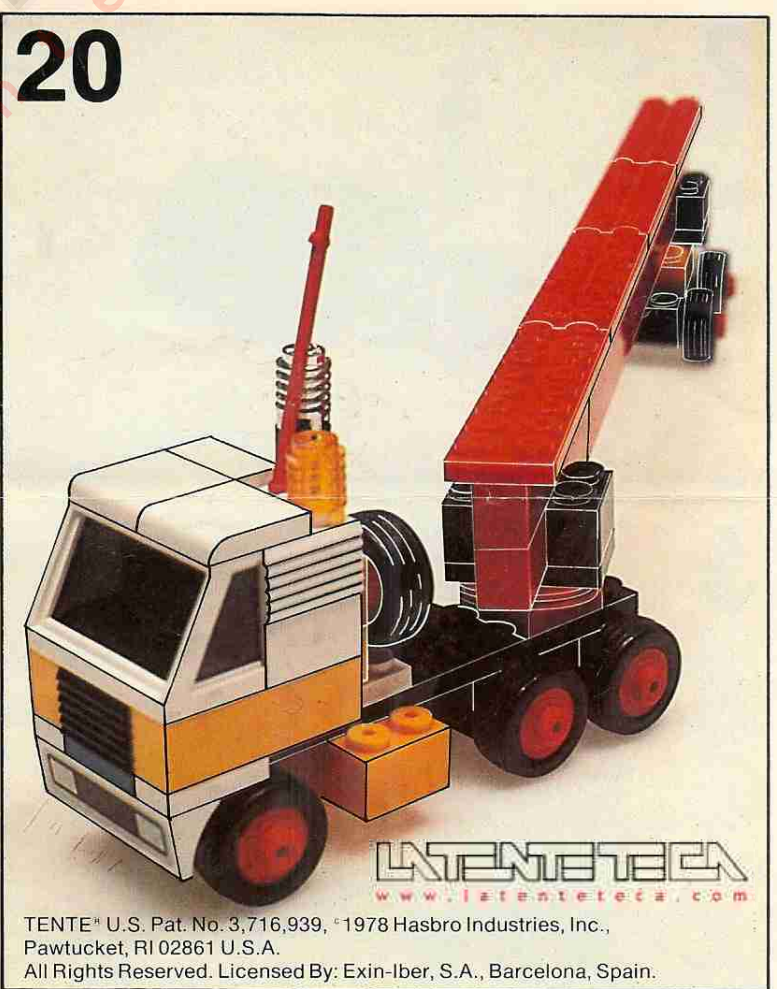

LENTETEC
www.lenteteca.com

TENTE® U.S. Pat. No. 3,716,939, ©1978 Hasbro Industries, Inc.,
Pawtucket, RI 02861 U.S.A.
All Rights Reserved. Licensed By: Exin-Iber, S.A., Barcelona, Spain.