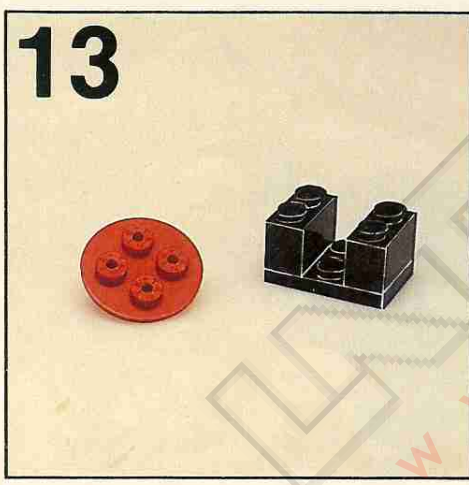

LENTETEC
www.lenteteca.com

TENTE® U.S. Pat. No. 3,716,939, ©1978 Hasbro Industries, Inc.,
Pawtucket, RI 02861 U.S.A.
All Rights Reserved. Licensed By: Exin-Iber, S.A., Barcelona, Spain.