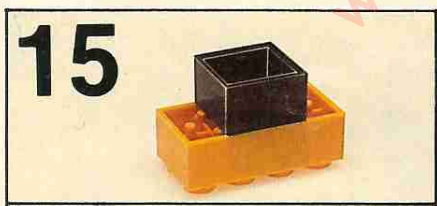

LENTETEC
www.lenteteca.com

TENTE® U.S. Pat. No. 3,716,939, ©1978 Hasbro Industries, Inc.,
Pawtucket, RI 02861 U.S.A.
All Rights Reserved. Licensed By: Exin-Iber, S.A., Barcelona, Spain.