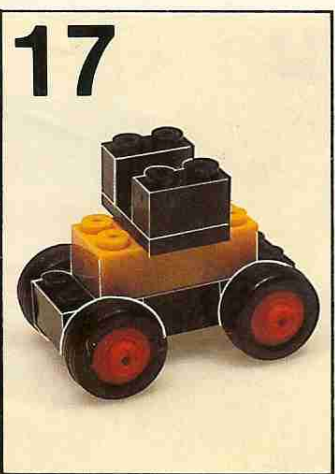

LENTETEC
www.lenteteca.com

TENTE® U.S. Pat. No. 3,716,939, ©1978 Hasbro Industries, Inc.,
Pawtucket, RI 02861 U.S.A.
All Rights Reserved. Licensed By: Exin-Iber, S.A., Barcelona, Spain.