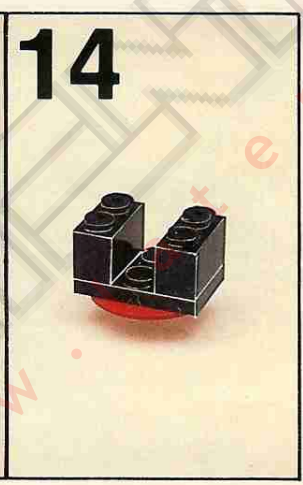

LENTETEC
www.lenteteca.com

TENTE® U.S. Pat. No. 3,716,939, ©1978 Hasbro Industries, Inc.,
Pawtucket, RI 02861 U.S.A.
All Rights Reserved. Licensed By: Exin-Iber, S.A., Barcelona, Spain.