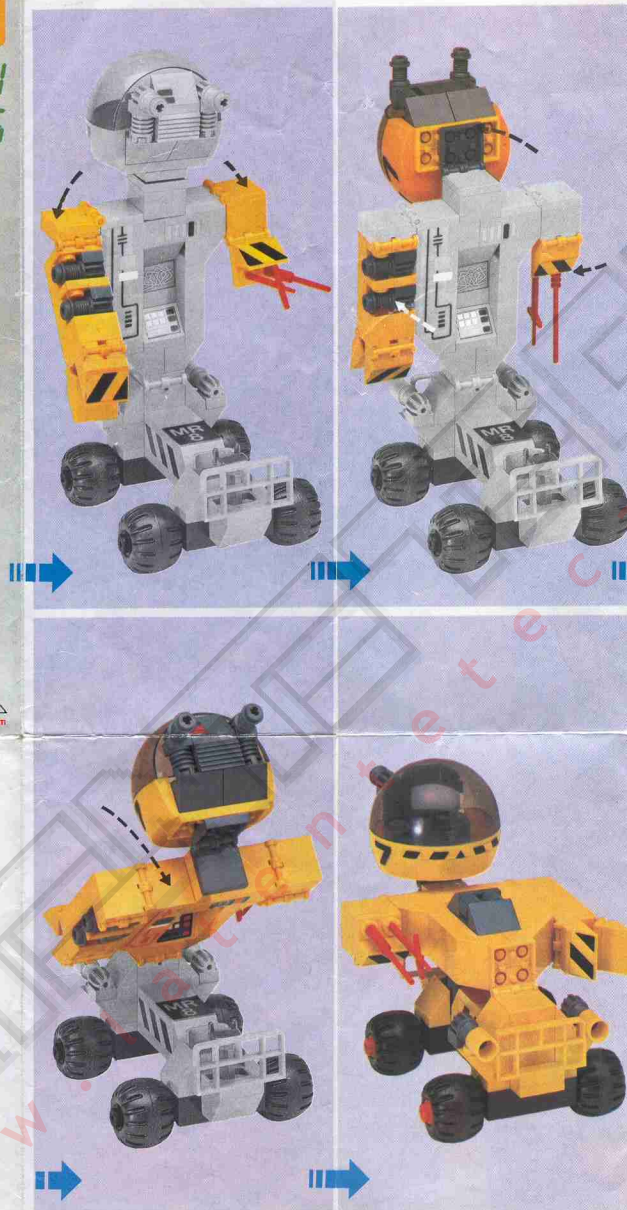

ROBLOCK è un **gioco di costruzioni** composto da molti pezzi differenti tra loro. È necessario unire bene i pezzi tra loro poiché durante il gioco alcune parti possono essere sollecitate a causa di movimenti di articolazione.

SUPERTRASFORMABILI

I ROBLOCK sono trasformabili poiché sono composti da normali pezzi TENTE. Questo permette di modificare i vari modelli seguendo la propria creatività. Per comporre nuovi modelli si possono usare pezzi di tutte le altre scatole di costruzioni della linea TENTE: Tente Mare, Tente Aria, Tente Cosmo.

TUTTI I PEZZI TENTE SONO INTERCAMBIABILI