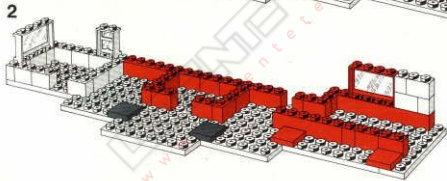

TENTE

420

L'INTELLIGENZA

A detailed LEGO Technic model of a cityscape, featuring a central tall tower, a long bridge-like structure, and various buildings and platforms. The model is constructed from grey and white Technic bricks and is set against a dark blue background. The text 'TENTEPOLIS' is visible in the bottom left corner.

TENTE

Primer Aro de Oro
al mejor juguete

ESTACION DE SERVICIO

Vista delantera

TENTE

3

4

TENTE

5

6

7

TENTE

ESTACION DE SERVICIO

Vista posterior

GUARDAGUJAS

Vista delantera