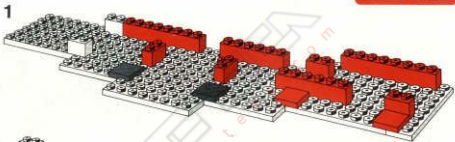

TENTE

420

L'INTELLIGENZA

A detailed LEGO Technic model of a cityscape, featuring a central tall tower, a long bridge-like structure, and various buildings and platforms. The model is constructed from grey and white Technic bricks and is set against a dark blue background. The text 'TENTEPOLIS' is visible in the bottom left corner.

TENTE

Primer Aro de Oro
al mejor juguete

ESTACION DE SERVICIO

Vista delantera

TENTE

3

4

TENTE