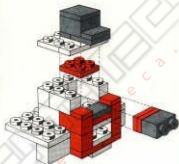

TENTE

420

L'INTELLIGENZA

A detailed LEGO Technic model of a cityscape, featuring a central tall tower, a long bridge-like structure, and various buildings and platforms. The model is constructed from grey and white Technic bricks and is set against a dark blue background. The text 'TENTEPOLIS' is visible in the bottom left corner.

TENTE

COPITO DE NIEVE

Vista delantera

Disposición de las piezas de la cabeza

Detalle del tronco

Vista posterior

CHALET

Vista delantera