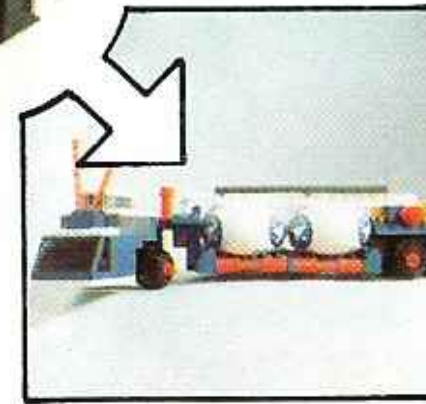

Power your other Tente® models with the new rechargeable T-8 Engine. Here are just 4 ideas. Challenge your skills!