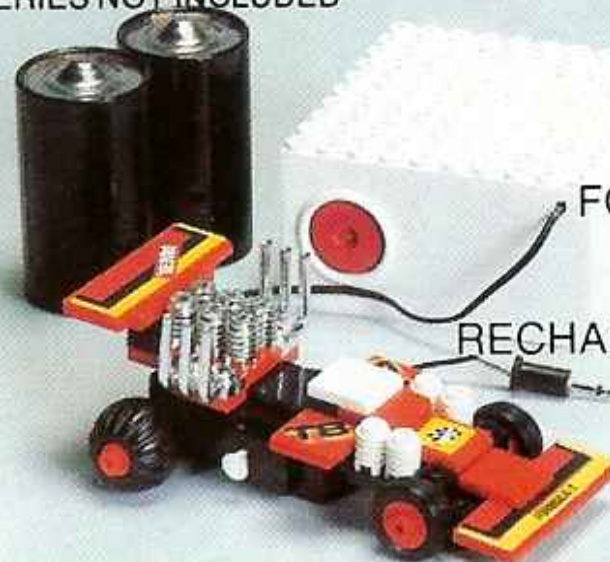

LATENTETECA
www.latenteteca.com

TENTE

Construction Toy 260

**260 Multi-Model Set: TRUCKS AND CARS**

Custom build all five of these unique trucks and cars at the same time. Tente® features include free-wheeling chrome wheels, chrome exhausts, headers, tinted windshields . . . plus more realistic pieces. Easy-to-follow instructions. Suggestions to build other models. Ages 6 and up. 401 interlocking pieces.

Available Spring, 1979

BATTERIES NOT INCLUDED

TENTE
FORMULA 1
RACER
WITH T-8
RECHARGEABLE
ENGINE

250 Formula 1 Racer with T-8 Rechargeable Engine

Power this sleek replica of a Formula 1 racer with the new T-8 Rechargeable Engine. This compact, easy-to-install motor can also power your other Tente® cars and trucks. A 15 second charge and you're ready to race. 50 interlocking pieces. Motor unit, battery box, accessories. 2 D-size batteries not included. Ages 6 and up.

Available Spring, 1979

Power your other Tente® models with the new rechargeable T-8 Engine. Here are just 4 ideas. Challenge your skills!

**430 Astro Space Station**

Right now, in a galaxy as close as your imagination, the conquest of outer space begins. Explore far-away planets and battle evil aliens. Highly detailed command base for all your Astro space craft. Includes Command Vehicle. 174 interlocking pieces. Ages 6 and up.