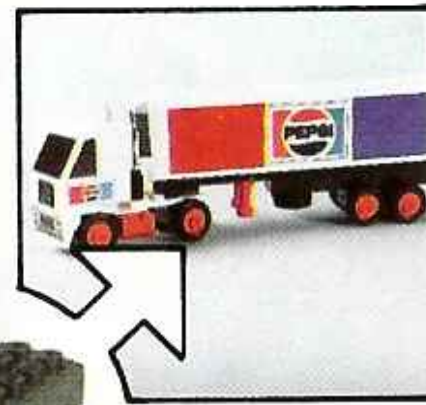

Power your other Tente® models with the new rechargeable T-8 Engine. Here are just 4 ideas. Challenge your skills!