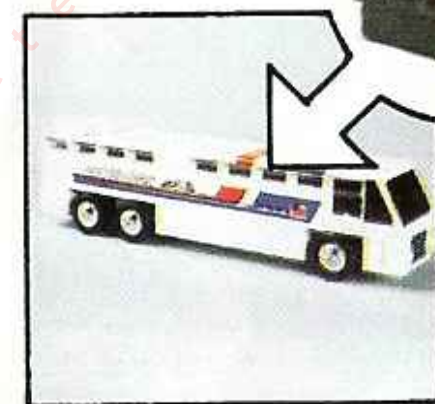

LATENTETECA
www.latenteteca.com

TENTE

Construction Toy 260

**260 Multi-Model Set: TRUCKS AND CARS**

Custom build all five of these unique trucks and cars at the same time. Tente® features include free-wheeling chrome wheels, chrome exhausts, headers, tinted windshields . . . plus more realistic pieces. Easy-to-follow instructions. Suggestions to build other models. Ages 6 and up. 401 interlocking pieces.

Available Spring, 1979

BATTERIES NOT INCLUDED

TENTE
FORMULA 1
RACER
WITH T-8
RECHARGEABLE
ENGINE

250 Formula 1 Racer with T-8 Rechargeable Engine

Power this sleek replica of a Formula 1 racer with the new T-8 Rechargeable Engine. This compact, easy-to-install motor can also power your other Tente® cars and trucks. A 15 second charge and you're ready to race. 50 interlocking pieces. Motor unit, battery box, accessories. 2 D-size batteries not included. Ages 6 and up.

Available Spring, 1979

Power your other Tente® models with the new rechargeable T-8 Engine. Here are just 4 ideas. Challenge your skills!

**430 Astro Space Station**

Right now, in a galaxy as close as your imagination, the conquest of outer space begins. Explore far-away planets and battle evil aliens. Highly detailed command base for all your Astro space craft. Includes Command Vehicle. 174 interlocking pieces. Ages 6 and up.