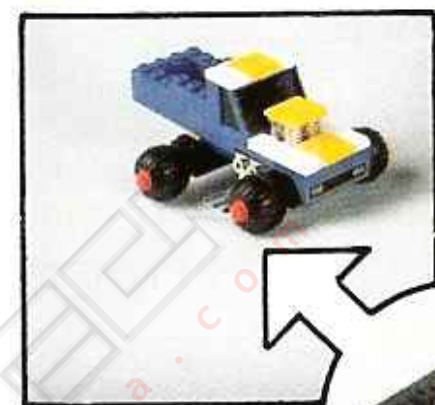

LATENTETECA
www.latenteteca.com

TENTE

Construction Toy 260

**260 Multi-Model Set: TRUCKS AND CARS**

Custom build all five of these unique trucks and cars at the same time. Tente® features include free-wheeling chrome wheels, chrome exhausts, headers, tinted windshields . . . plus more realistic pieces. Easy-to-follow instructions. Suggestions to build other models. Ages 6 and up. 401 interlocking pieces.

Available Spring, 1979

BATTERIES NOT INCLUDED

TENTE
FORMULA 1
RACER
WITH T-8
RECHARGEABLE
ENGINE

250 Formula 1 Racer with T-8 Rechargeable Engine

Power this sleek replica of a Formula 1 racer with the new T-8 Rechargeable Engine. This compact, easy-to-install motor can also power your other Tente® cars and trucks. A 15 second charge and you're ready to race. 50 interlocking pieces. Motor unit, battery box, accessories. 2 D-size batteries not included. Ages 6 and up.

Available Spring, 1979

Power your other Tente® models with the new rechargeable T-8 Engine. Here are just 4 ideas. Challenge your skills!

**430 Astro Space Station**

Right now, in a galaxy as close as your imagination, the conquest of outer space begins. Explore far-away planets and battle evil aliens. Highly detailed command base for all your Astro space craft. Includes Command Vehicle. 174 interlocking pieces. Ages 6 and up.