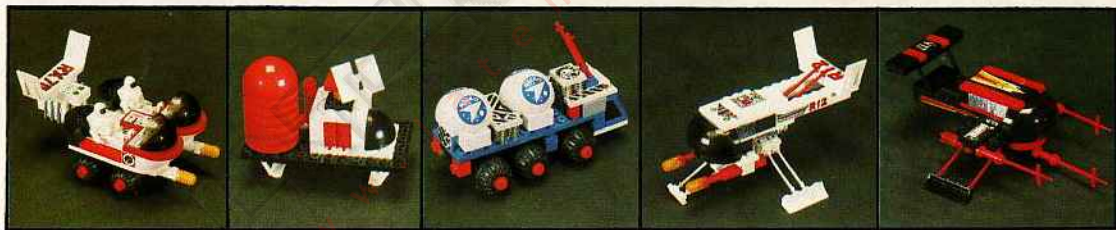

TENTE

Catálogo
TENTE-Hasbro
Año 78

TENTE TECH

TENTE

Construction Toy 260

260 Multi-Model Set: TRUCKS AND CARS

Custom build all five of these unique trucks and cars at the same time. Tente® features include free-wheeling chrome wheels, chrome exhausts, headers, tinted windshields . . . plus more realistic pieces. Easy-to-follow instructions. Suggestions to build other models. Ages 6 and up. Available Spring, 1979

460 Multi-Model Set: ASTRO

Out of this world action and adventure is yours when you build all five of these Astro space vehicles at the same time. Or, use the bricks and special pieces to dream-up your own fantastic designs. The possibilities are endless! Easy-to-follow instructions. Suggestions to build other models. Ages 6 and up. 324 interlocking pieces.

Available Spring, 1979

TENTE

Construction Toy 360

360 Multi-Model Set: COMMERCIAL SHIPS

Build all three of these realistic ships at the same time. Or, use the pieces in this set to design your own real-looking ships. Tente® Multi-Model Sets have more special pieces: masts, radar, life boats, even helicopters. Easy-to-follow instructions. Suggestions to build other models. Ages 6 and up. 205 interlocking pieces.

Available Spring, 1979

**TENTE FORMULA I
RACER WITH T-8
RECHARGEABLE ENGINE**

Races forward and reverse by itself.

250 Formula I Racer with T-8 Rechargeable Engine

Power this sleek replica of a Formula I racer with the new T-8 Rechargeable Engine. This compact, easy-to-install motor can also power your other Tente® cars and trucks. A 30 second charge and you're ready to race. 58 interlocking pieces. Motor unit, battery box, accessories. 2D-size batteries not included. Ages 6 and up.