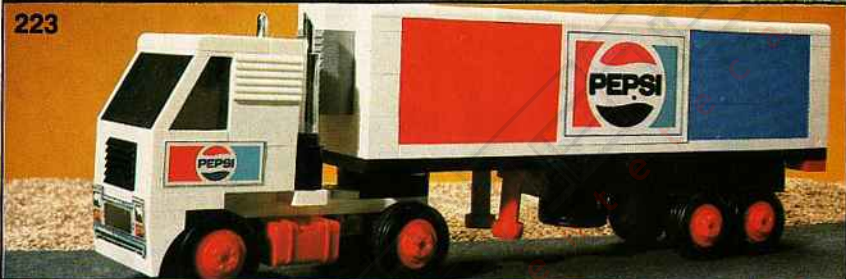

310 Cargo Ship • 311 Destroyer • 301 Minesweeper • 303 Coast Guard Cutter

Imagine building your own ultra-futuristic Astro space craft. Mix and match parts to make more fantastic versions of these unique space vehicles. Detailed pieces include laser blasters, "neutron" cannons, fuel pods, chrome "proton" engines, and futuristic tires.

404 Astro Command Cruiser • 403 Astro Laser Ray • 402 Astro Explorer • 445 Astro Fuel Carrier • 410 Astro Star Fighter.

222

223

245

Perfect for customizing and rarin' to roll. Tente® cars and trucks are fun to build and fun to play with. Collect and build them all! Tinted windshields, chrome headers, exhausts, wheels, realistic tires, and special shapes separate Tente from other building toys.