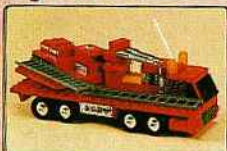

TENTE

Catálogo
TENTE-Hasbro
Año 78

TENTE TECH

TENTE

Construction Toy 260

260 Multi-Model Set: TRUCKS AND CARS

Custom build all five of these unique trucks and cars at the same time. Tente® features include free-wheeling chrome wheels, chrome exhausts, headers, tinted windshields . . . plus more realistic pieces. Easy-to-follow instructions. Suggestions to build other models. Ages 6 and up. Available Spring, 1979

460 Multi-Model Set: ASTRO

Out of this world action and adventure is yours when you build all five of these Astro space vehicles at the same time. Or, use the bricks and special pieces to dream-up your own fantastic designs. The possibilities are endless! Easy-to-follow instructions. Suggestions to build other models. Ages 6 and up. 324 interlocking pieces.

Available Spring, 1979

TENTE

Construction Toy 360

360 Multi-Model Set: COMMERCIAL SHIPS

Build all three of these realistic ships at the same time. Or, use the pieces in this set to design your own real-looking ships. Tente® Multi-Model Sets have more special pieces: masts, radar, life boats, even helicopters. Easy-to-follow instructions. Suggestions to build other models. Ages 6 and up. 205 interlocking pieces.

Available Spring, 1979

**TENTE FORMULA I
RACER WITH T-8
RECHARGEABLE ENGINE**

Races forward and reverse by itself.

250 Formula I Racer with T-8 Rechargeable Engine

Power this sleek replica of a Formula I racer with the new T-8 Rechargeable Engine. This compact, easy-to-install motor can also power your other Tente® cars and trucks. A 30 second charge and you're ready to race. 58 interlocking pieces. Motor unit, battery box, accessories. 2D-size batteries not included. Ages 6 and up.