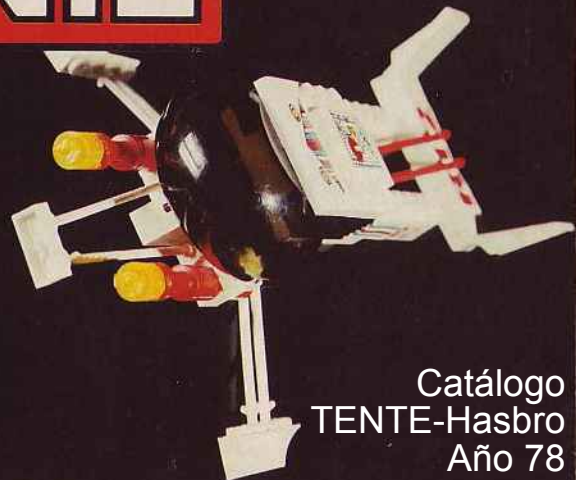

TENTE

Catálogo
TENTE-Hasbro
Año 78

TENTE TECH

TENTE

Construction Toy 260

260 Multi-Model Set: TRUCKS AND CARS

Custom build all five of these unique trucks and cars at the same time. Tente® features include free-wheeling chrome wheels, chrome exhausts, headers, tinted windshields . . . plus more realistic pieces. Easy-to-follow instructions. Suggestions to build other models. Ages 6 and up. Available Spring, 1979

460 Multi-Model Set: ASTRO

Out of this world action and adventure is yours when you build all five of these Astro space vehicles at the same time. Or, use the bricks and special pieces to dream-up your own fantastic designs. The possibilities are endless! Easy-to-follow instructions. Suggestions to build other models. Ages 6 and up. 324 interlocking pieces.

Available Spring, 1979

TENTE

Construction Toy 360

360 Multi-Model Set: COMMERCIAL SHIPS

Build all three of these realistic ships at the same time. Or, use the pieces in this set to design your own real-looking ships. Tente® Multi-Model Sets have more special pieces: masts, radar, life boats, even helicopters. Easy-to-follow instructions. Suggestions to build other models. Ages 6 and up. 205 interlocking pieces.

Available Spring, 1979

**TENTE FORMULA I
RACER WITH T-8
RECHARGEABLE ENGINE**

Races forward and reverse by itself.

250 Formula I Racer with T-8 Rechargeable Engine

Power this sleek replica of a Formula I racer with the new T-8 Rechargeable Engine. This compact, easy-to-install motor can also power your other Tente® cars and trucks. A 30 second charge and you're ready to race. 58 interlocking pieces. Motor unit, battery box, accessories. 2D-size batteries not included. Ages 6 and up.