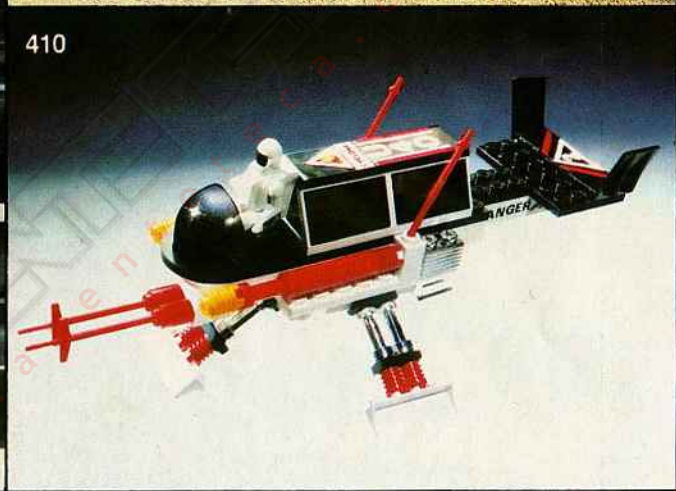

Imagine building your own ultra-futuristic Astro space craft. Mix and match parts to make more fantastic versions of these unique space vehicles. Detailed pieces include laser blasters, "neutron" cannons, fuel pods, chrome "proton" engines, and futuristic tires.

404 Astro Command Cruiser • 403 Astro Laser Ray • 402 Astro Explorer • 445 Astro Fuel Carrier • 410 Astro Star Fighter.