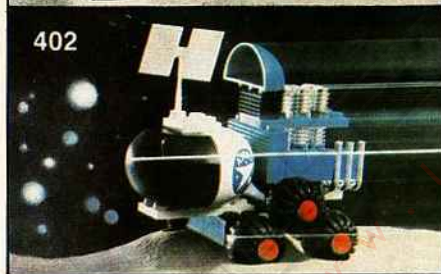

Imagine building your own ultra-futuristic Astro space craft. Mix and match parts to make more fantastic versions of these unique space vehicles. Detailed pieces include laser blasters, "neutron" cannons, fuel pods, chrome "proton" engines, and futuristic tires.

404 Astro Command Cruiser • 403 Astro Laser Ray • 402 Astro Explorer • 445 Astro Fuel Carrier • 410 Astro Star Fighter.