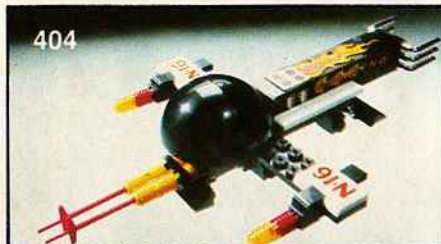

Imagine building your own ultra-futuristic Astro space craft. Mix and match parts to make more fantastic versions of these unique space vehicles. Detailed pieces include laser blasters, "neutron" cannons, fuel pods, chrome "proton" engines, and futuristic tires.

404 Astro Command Cruiser • 403 Astro Laser Ray • 402 Astro Explorer • 445 Astro Fuel Carrier • 410 Astro Star Fighter.