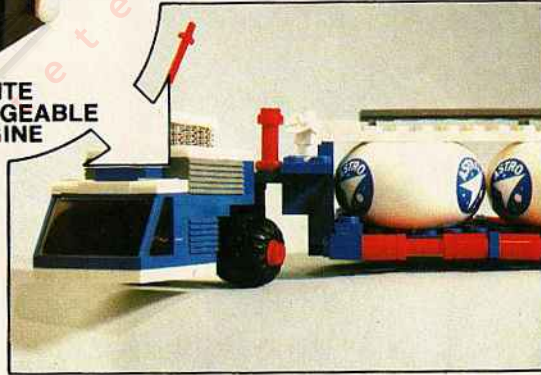

TENTE

Catálogo
TENTE-Hasbro
Año 78

TENTE TECH

TENTE

Construction Toy 260

260 Multi-Model Set: TRUCKS AND CARS

Custom build all five of these unique trucks and cars at the same time. Tente® features include free-wheeling chrome wheels, chrome exhausts, headers, tinted windshields . . . plus more realistic pieces. Easy-to-follow instructions. Suggestions to build other models. Ages 6 and up. Available Spring, 1979

Available Spring, 1979

**TENTE FORMULA I
RACER WITH T-8
RECHARGEABLE ENGINE**

Races forward and reverse by itself.

250 Formula I Racer with T-8 Rechargeable Engine

Power this sleek replica of a Formula I racer with the new T-8 Rechargeable Engine. This compact, easy-to-install motor can also power your other Tente® cars and trucks. A 30 second charge and you're ready to race. 58 interlocking pieces. Motor unit, battery box, accessories. 2D-size batteries not included. Ages 6 and up.

Available Spring, 1979

TENTE
RECHARGEABLE
ENGINE

Power your other Tente® models with the new rechargeable T-8 Engine. Here are just 4 ideas, challenge your skills!

Greyhound and the image of a Running Dog are registered trademarks of the Greyhound Corporation.