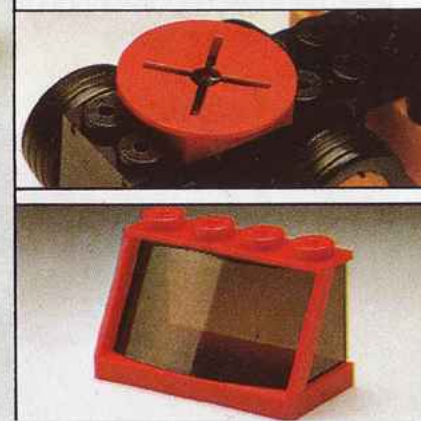

TENTE SUPER SETS

Tente Super Sets include a generous helping of standard pieces, plus lots of the specialised pieces that help make Tente so realistic.

There are 4 Super Sets available: 2 Marine, 1 Astro and 1 Road. And there are enough bricks in each set to make all the models illustrated.

With Tente Super Sets, literally you can build almost any model you can imagine.

DENYS FISHER TOYS, Thorp Arch Trading Estate, Wetherby LS23 7BL, England

TENTE

BY DENYS FISHER

BUILDS TERRIFIC TOYS

INTENTECA

Catálogo TENTE Denys Fisher Finales 70

Tente is a fabulous new building system which gives more realism than any other. With Tente, a boat looks more like a real boat; a truck looks more like a real truck; so building is more fun. That's because Tente has many more curved pieces and special bricks. And every piece is interchangeable with pieces from other Tente sets: in fact the building possibilities are as limitless as your imagination.

TENTE ASTRO
Tente Astro has lots of special features; astronauts, solar panels, chrome exhausts, wide tyres, perspex and opaque domes. You can make everything from lunar modules to space stations, laser vehicles to command tanks.

TENTE MARINE
Now you can start your own fleet! The six ships are ultra-realistic—they have masts, port holes, shaped bows, derricks, flags and much, much more. And of course, Tente is so versatile that a large number of models can be made from each kit.

TENTE ROAD
The four Tente Road models are shown opposite. Like Tente Astro, the Road vehicles move on fast-running wheels!

4 fabulous ways to build.

Tente is a Trademark of Exin-Iber S.A Patent No. 1321365. All rights reserved. Licensed by Exin-Iber, S.A Barcelona Spain.