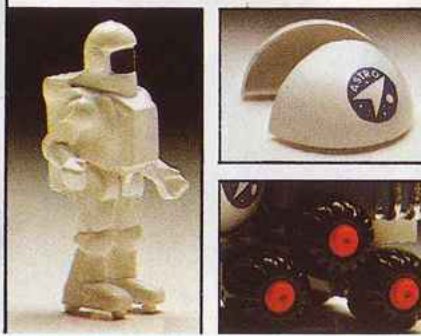

TENTE SUPER SETS

Tente Super Sets include a generous helping of standard pieces, plus lots of the specialised pieces that help make Tente so realistic.

There are 4 Super Sets available: 2 Marine, 1 Astro and 1 Road. And there are enough bricks in each set to make all the models illustrated.

Catálogo TENTE Denys Fisher Finales 70

Tente is a fabulous new building system which gives more realism than any other. With Tente, a boat looks more like a real boat; a truck looks more like a real truck; so building is more fun. That's because Tente has many more curved pieces and special bricks. And every piece is interchangeable with pieces from other Tente sets: in fact the building possibilities are as limitless as your imagination.

TENTE ASTRO
Tente Astro has lots of special features; astronauts, solar panels, chrome exhausts, wide tyres, perspex and opaque domes. You can make everything from lunar modules to space stations, laser vehicles to command tanks.

TENTE MARINE
Now you can start your own fleet! The six ships are ultra-realistic—they have masts, port holes, shaped bows, derricks, flags and much, much more. And of course, Tente is so versatile that a large number of models can be made from each kit.