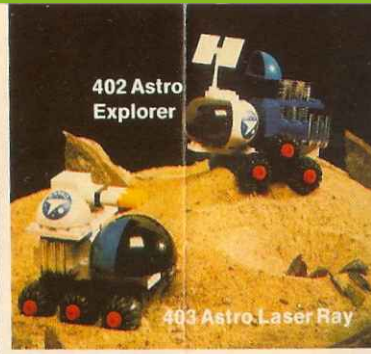

LTENTECA
www.latenteteca.com

©1978 Hasbro Industries, Inc., Pawtucket, R.I. 02861 U.S.A. All Rights Reserved. Licensed by: Exin-Iber, S.A. Barcelona, Spain U.S. Pat. No. 3,716,939